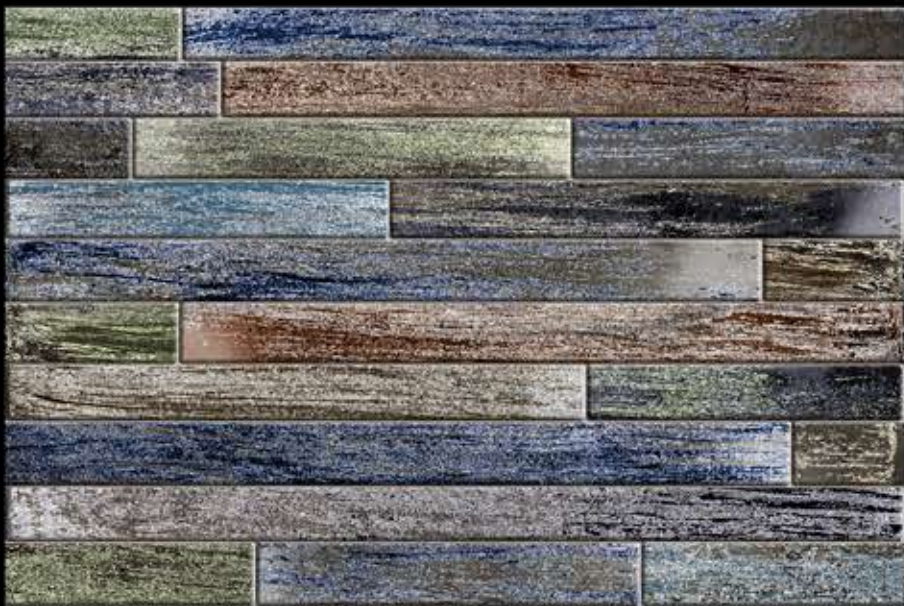

1038-F

450mm X 300mm
DIGITAL WALL TILES

MATT SERIES

1039

1039

1039